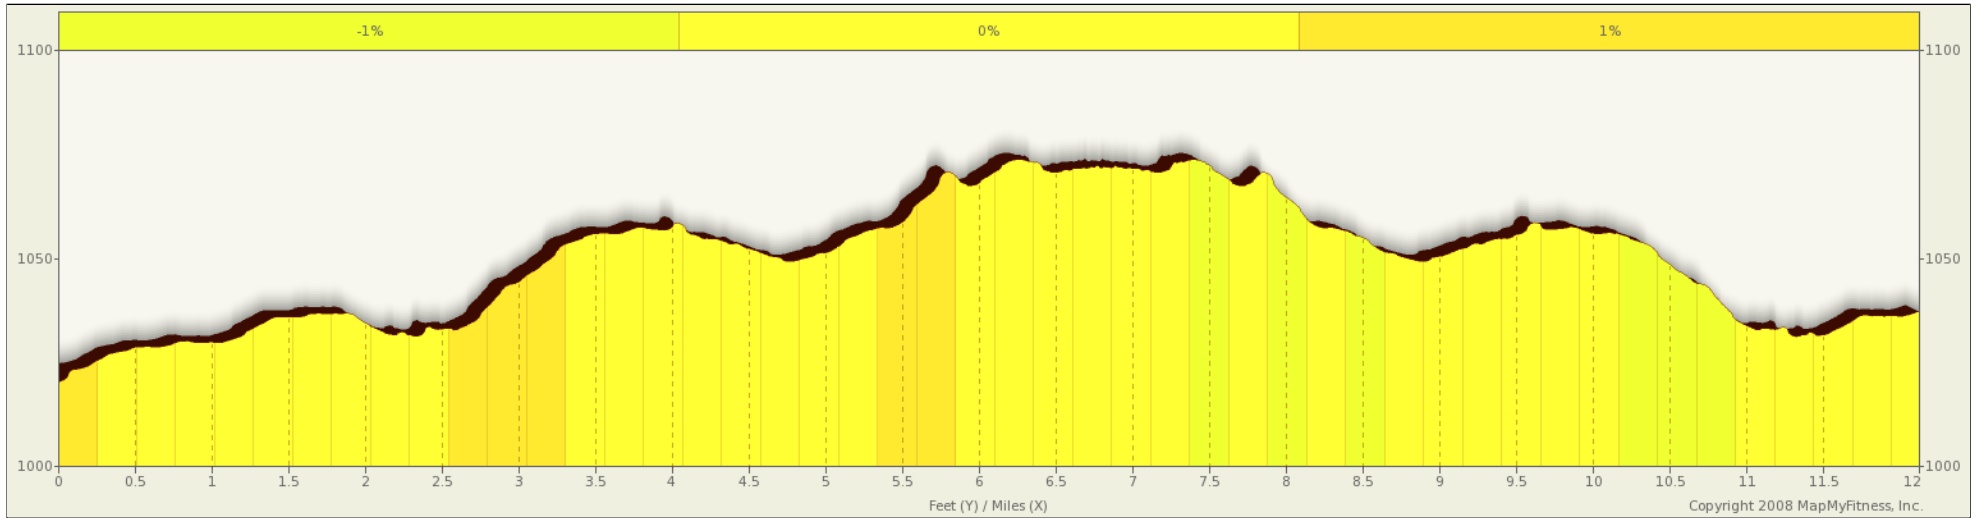

ROUTE DESCRIPTION:
No Description Provided

ROUTE DESCRIPTION:
No Description Provided

Notes		
AT	FOR	NOTES
11.81 mi.	 1034ft	Turn right at OH-502/ State Route 502

Notes		
AT	FOR	NOTES
12.01 mi.	 -	Stop

Notes		
AT	FOR	NOTES