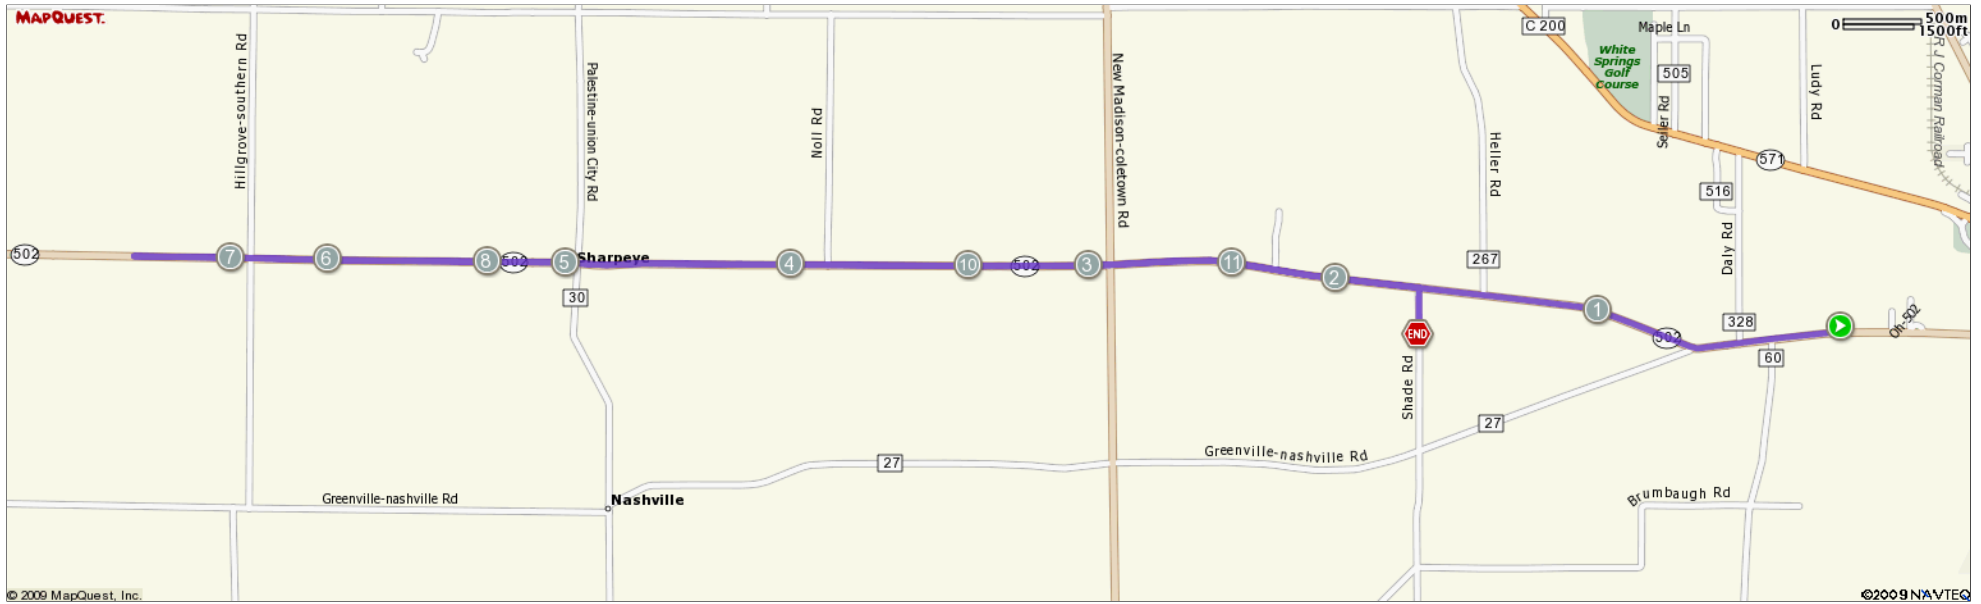

ROUTE DESCRIPTION:
No Description Provided

ROUTE DESCRIPTION:
No Description Provided

Notes		
AT	FOR	NOTES
11.81 mi.	 1034ft	Turn right at OH-502/ State Route 502

Notes		
AT	FOR	NOTES
12.01 mi.	 -	Stop

Notes		
AT	FOR	NOTES